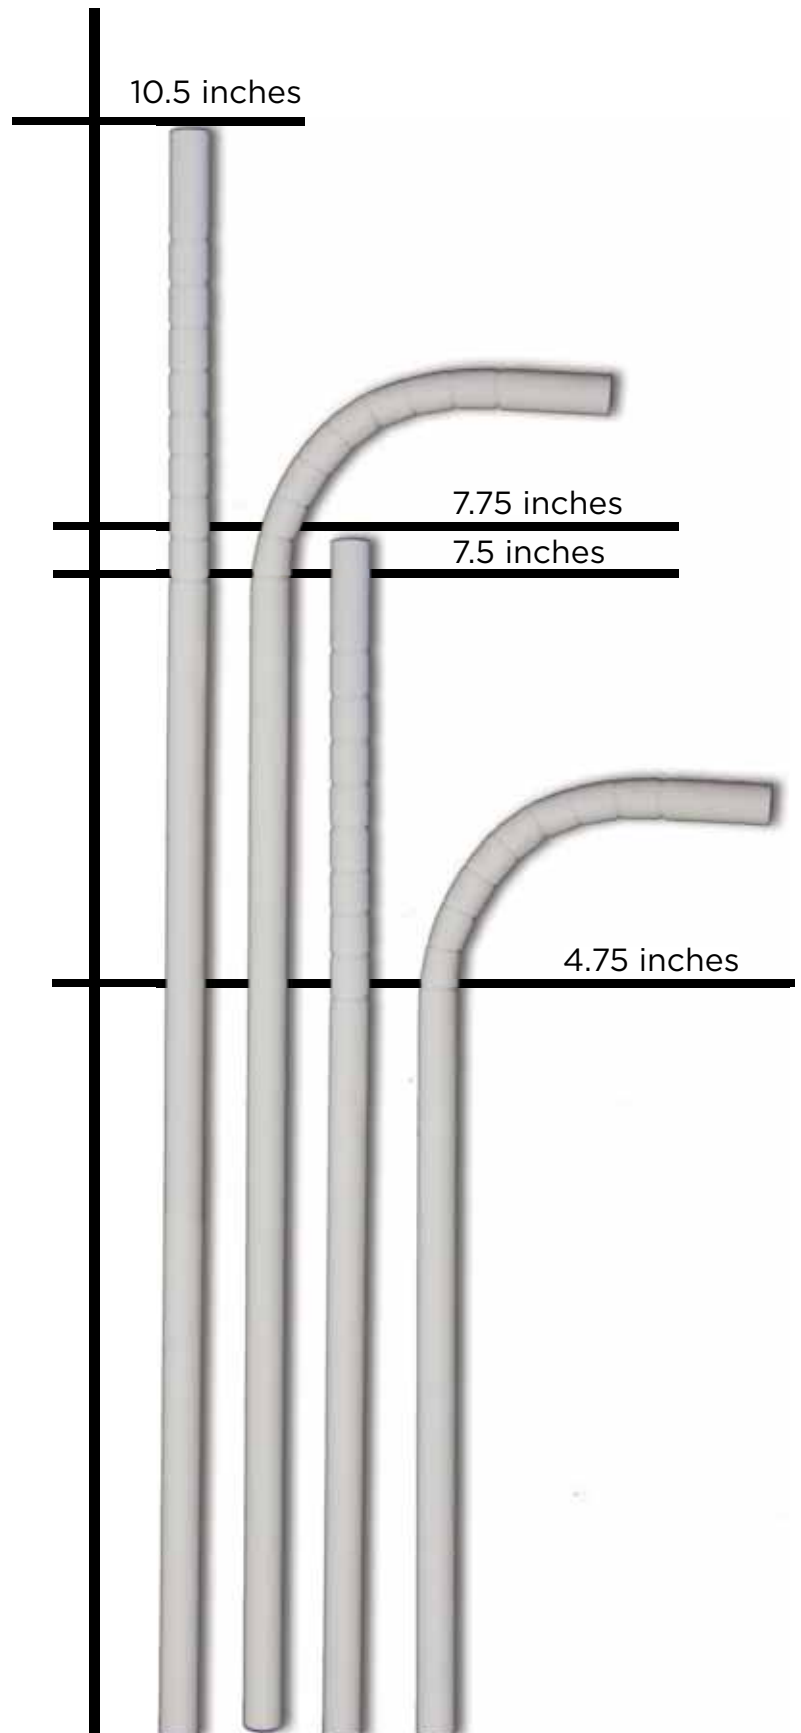

COMPREHENSIVE STRAW CATALOGUE

Address: 1430 Progress Road, Fort Wayne, IN 46808

Contact: Sales@AardvarkStraws.com

Straw Size Guide

Color = White or Printed

Wrapped - Giant or Jumbo

Giants and Jumbos are also available in standard 10.5 lengths. Eco-Flex™ is available in both 7.75" and 10.5" lengths with Jumbo diameter. Eco-Flex™ is a registered trademark of Aardvark Paper Drinking Straws and is patent pending.

Custom Designs Available!

-  COLOSSAL - Perfect for Bubble Tea
0.472"
-  GIANT - for milkshakes & smoothies
0.292"
-  JUMBO/ECO-FLEX™ - standard straw size
0.227"
-  MILK - for children or small cocktails
0.206"
-  BAR STIR - for large cocktails
0.150"

^ Actual straw inner diameter

8.5 inches

7.75 inches

5.75 inches

Eco-Flex™ Size Guide

Wrapped - 7.75" and 10.5"

Color - White or Printed

Custom Designs Available!

JUMBO/ECO-FLEX™ -
standard straw size
0.227"

Cake Pop Size Guide

Our cake pop sticks have the same inner diameter of a standard jumbo drinking straw, but they are four times as strong.

Cake pop sticks are available in almost every pattern that is designed for a jumbo straw.