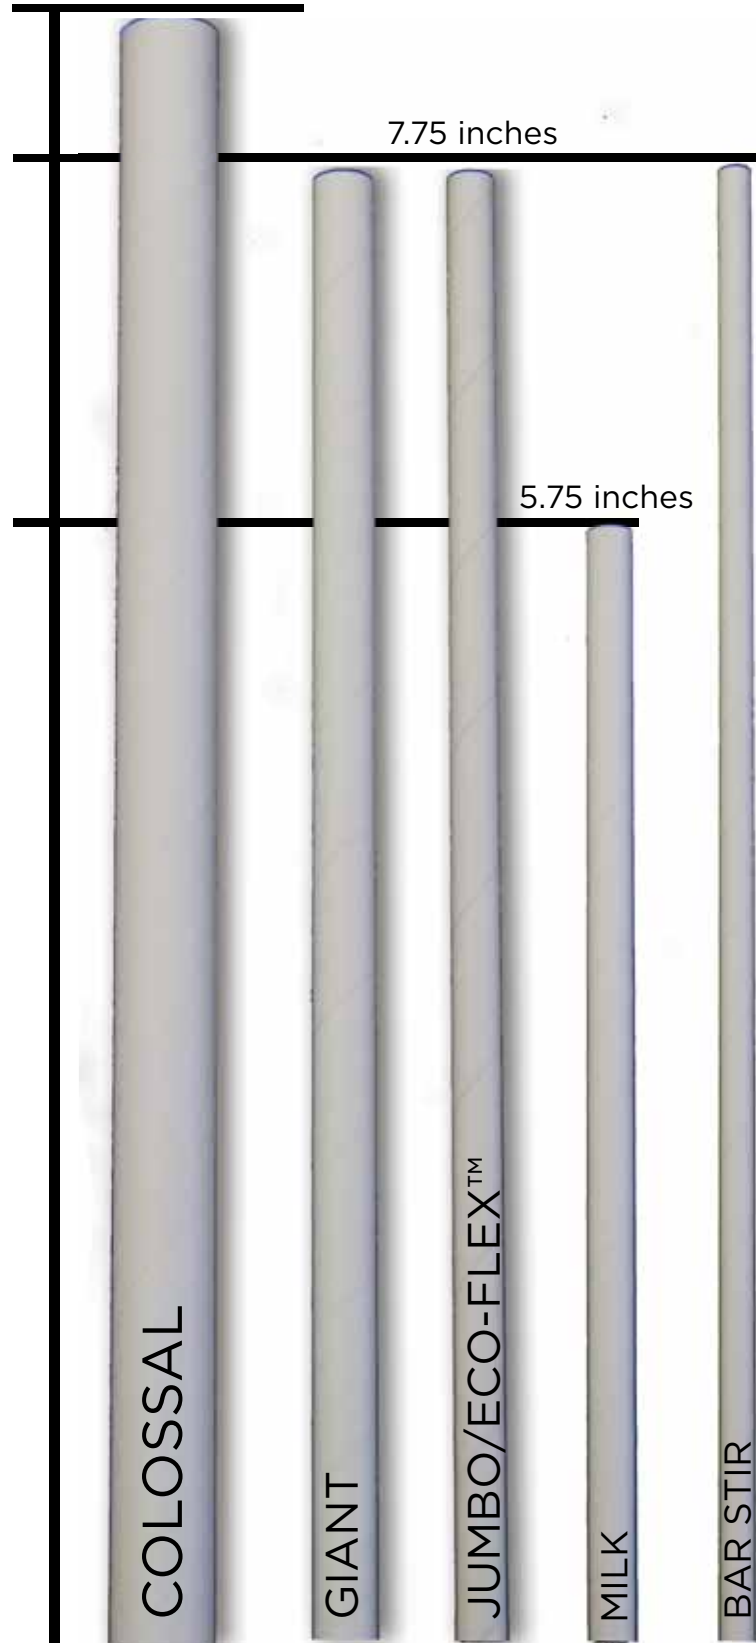

COMPREHENSIVE STRAW CATALOGUE

Address: 1430 Progress Road, Fort Wayne, IN 46808

Contact: Sales@AardvarkStraws.com

Straw Size Guide

Color = White or Printed

Wrapped - Giant or Jumbo

Giants and Jumbos are also available in standard 10.5 lengths. Eco-Flex™ is available in both 7.75" and 10.5" lengths with Jumbo diameter. Eco-Flex™ is a registered trademark of Aardvark Paper Drinking Straws and is patent pending.

Custom Designs Available!

-  COLOSSAL - Perfect for Bubble Tea
0.472"
-  GIANT - for milkshakes & smoothies
0.292"
-  JUMBO/ECO-FLEX™ - standard straw size
0.227"
-  MILK - for children or small cocktails
0.206"
-  BAR STIR - for large cocktails
0.150"

^ Actual straw inner diameter

8.5 inches

7.75 inches

5.75 inches

Eco-Flex™ Size Guide

Wrapped - 7.75" and 10.5"

Color - White or Printed

Custom Designs Available!

JUMBO/ECO-FLEX™ -
standard straw size
0.227"

Cake Pop Size Guide

Our cake pop sticks have the same inner diameter of a standard jumbo drinking straw, but they are four times as strong.

Cake pop sticks are available in almost every pattern that is designed for a jumbo straw.